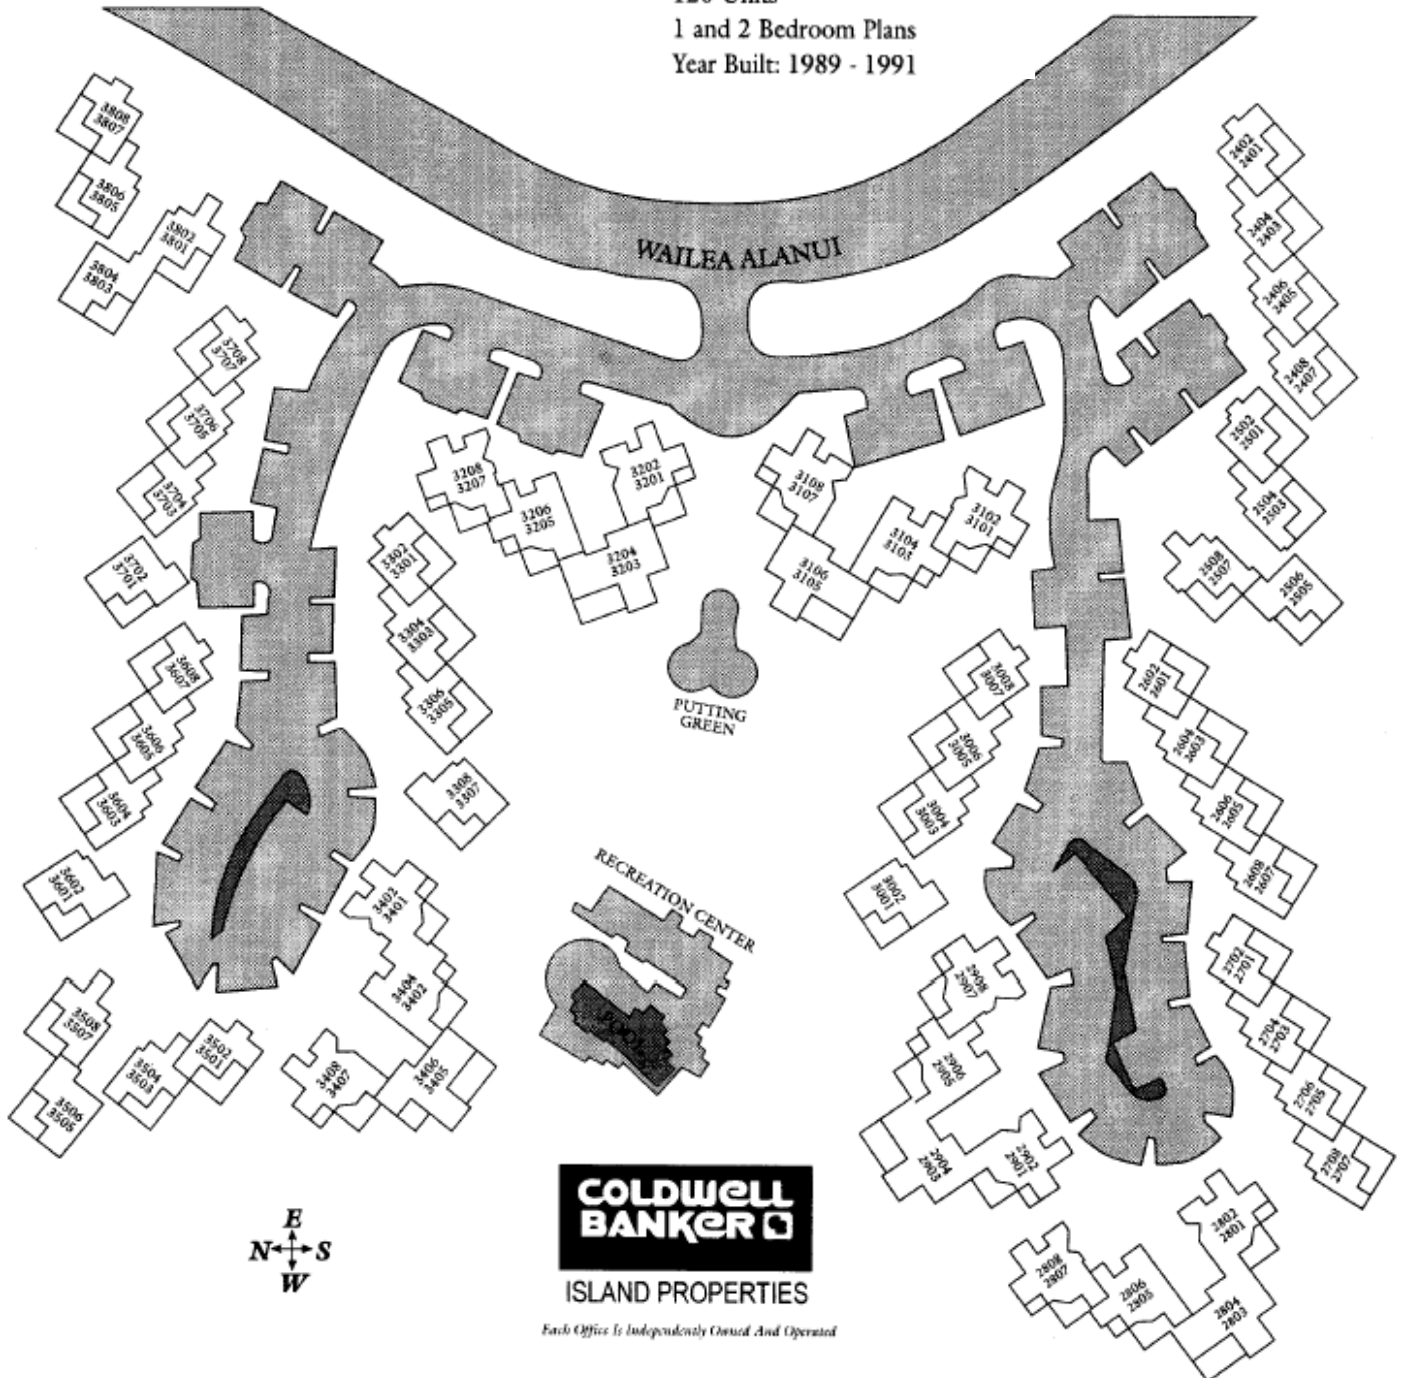

EXTRAORDINARY SERVICE...INCOMPARABLE RESULTS

Jim Wagner, Broker-In-Charge
Coldwell Banker Island Properties – Shops at Wailea
808-281-4400 – Cell • Broker@JimWagner.com

WAILEA PALMS

3150 Wailea Alanui
14 Acres Above Keawakapu Beach
120 Units
1 and 2 Bedroom Plans
Year Built: 1989 - 1991