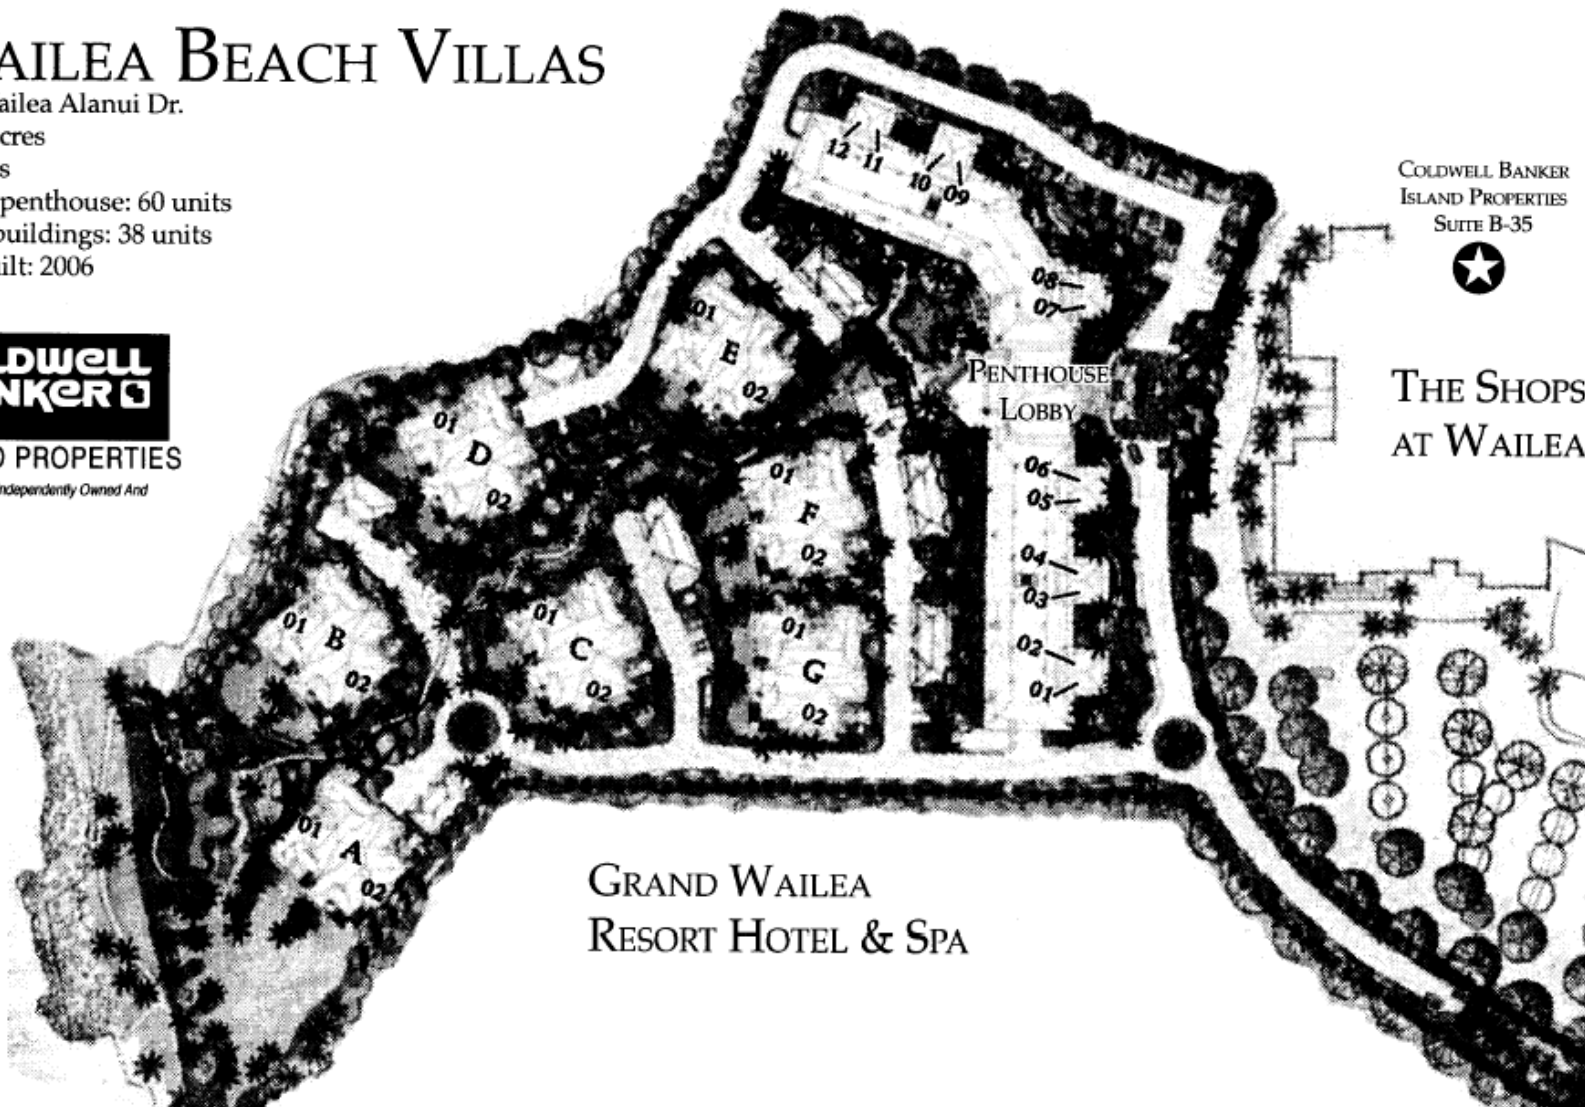

OCEAN

GRAND WAILEA
RESORT HOTEL & SPA

COLDWELL BANKER
ISLAND PROPERTIES
SUITE B-35

THE SHOPS
AT WAILEA